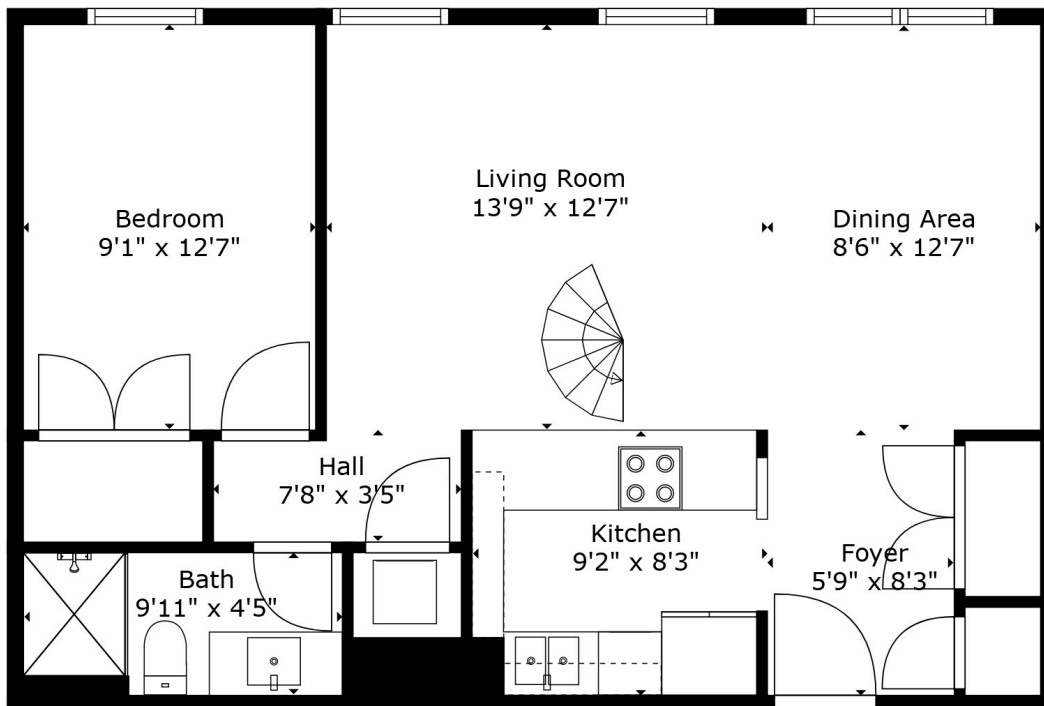

Floor 2

Floor 1

Estimated areas

GLA FLOOR 1: 659 sq. ft, excluded 0 sq. ft
 GLA FLOOR 2: 551 sq. ft, excluded 125 sq. ft
 Total GLA 1210 sq. ft, total scanned area 1210 sq. ft